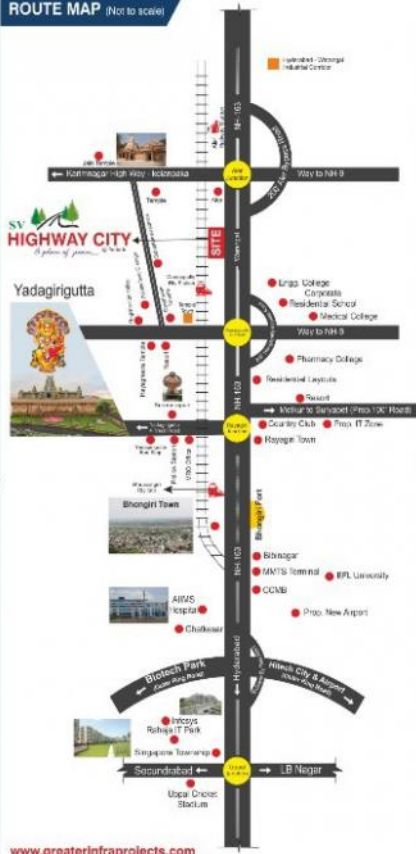

Pocharam IT SEZ

ROUTE MAP (Not to scale)

www.greaterinfraprojects.com

Promoters:

9849162168
8885562168
9290111340

Project No: 0988 8339

SV HIGHWAY CITY
A place of peace... @ Yadadri

L.P. No. 3580/2017/H
DTCP Confirmed TLP NO. 73/2017/H

BANK LOAN AVAILABLE

SV REALTORS